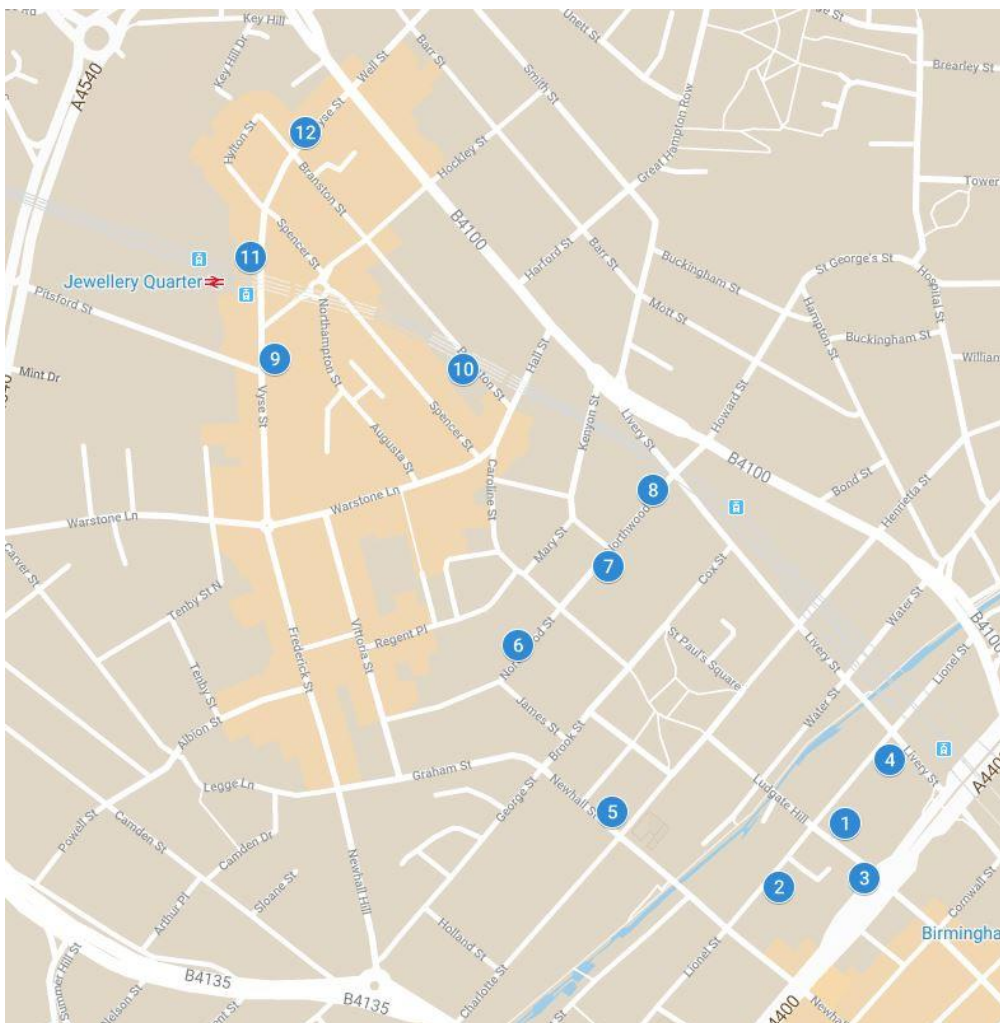

Key

1. Ludgate Hill (Left) B3 1EH
 2. Lionel Street, B3 1AT
 3. Great Charles Street Queensway (Ludgate Hill Right), B3 1NR
 4. Lower Lionel Street, B3 1AT
 5. Newhall Street, B3 1SW
 6. Northwood Street, B3 1TH
 7. Northwood Street, B3 1TT
 8. Livery Street, B3 1TE
 9. Vyse Street Jewellery Quarter Car Park, B18 6LP
 10. Vyse Street, B18 6JY
 11. Vyse Street, B18 6JY
- *All information is correct as of March 2019

2. Lionel Street

Address	Company	Opening Times	Prices
Lionel Street B3 1AT	Euro Car Parks Lionel Street, Birmingham, B3 1AT Tel: 020 7536 3000 www.eurocarparks.com	Opens – 6am Closes – 7pm	Up to 2 Hours £3.00 All Day (Up to 19.00) £7.20 24 Hours £12.00
Spaces	Payment Method	Height Restriction	Disabled Bays
78 Non Permit Spaces 12 Permit spaces	Cash or Phone	None	None
Electric Spaces	Notes		
None			

4. Lower Lionel Street

Address	Company	Opening Times	Prices
Lower Lionel Street B3 1AT	Euro Car Parks 21 Lionel Street Birmingham, B3 1AT Tel: 020 7536 3000 www.eurocarparks.com	24 Hours	1 Hour £1.50 2 Hour £2.50 3 Hour £3.50 4 Hour £4.50 5 Hour £5.50 6 Hour £6.00 12 Hour £7.00 24 Hour £8.00 Saturday 1 Hour £1.50 2 Hour £2.40 All Day 3.00 Sunday All Day £1.80
Spaces	Payment Method	Height Restriction	Disabled Bays
57 Spaces	Cash or Phone	None	None
Electric Spaces	Notes		
None			

8. Livery Street Car Park

Address	Company	Opening Times	Prices
Livery Street B3 1TE	Gallan Parking Ltd 17 Thorp Street, Birmingham B5 4AT Tel: 0121 633 8559 www.gallangroup.com	24 Hours	1 Hour £1.00 2 Hours £2.00 3 Hours £3.00 4 Hours £4.00 12 Hours £4.50 24 Hours £6.00
Spaces	Payment Method	Height Restriction	Disabled Bays
77 Spaces	Cash or Phone	None	None
Electric Spaces	Notes		
None			