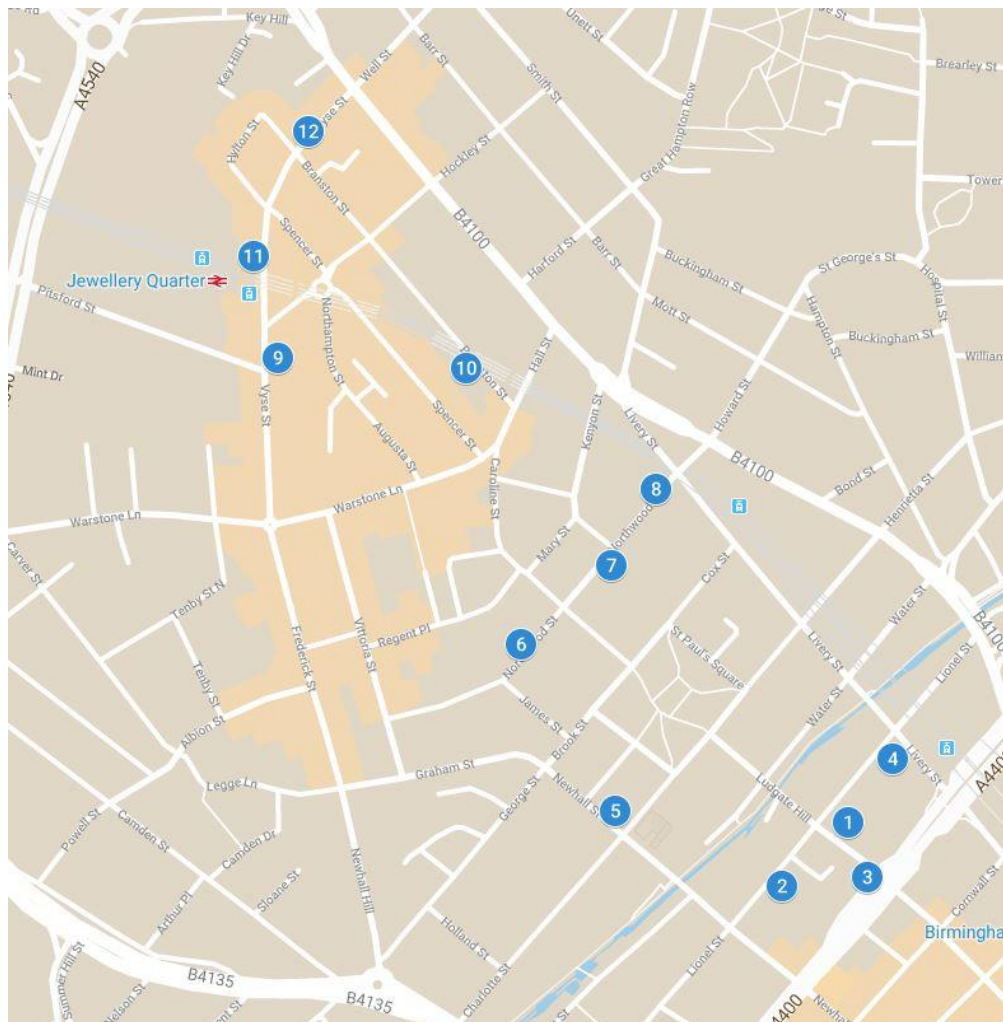

Key

1. Ludgate Hill (Left) B3 1EH
2. Lionel Street, B3 1AT
3. Great Charles Street Queensway (Ludgate Hill Right), B3 1NR
4. Lower Lionel Street, B3 1AT
5. Newhall Street, B3 1SW
6. Northwood Street, B3 1TH
7. Northwood Street, B3 1TT
8. Livery Street, B3 1TE
9. Vyse Street Jewellery Quarter Car Park, B18 6LP
10. Vyse Street, B18 6JY
11. Vyse Street, B18 6JY

2. Lionel Street

Address	Company	Opening Times	Prices
Lionel Street B3 1AT	Euro Car Parks Lionel Street, Birmingham, B3 1AT Tel: 020 7536 3000 www.eurocarparks.com	Opens – 6am Closes – 7pm	Up to 2 Hours £3.00 All Day (Up to 19.00) £7.20 24 Hours £12.00
Spaces	Payment Method	Height Restriction	Disabled Bays
78 Non Permit Spaces 12 Permit spaces	Cash or Phone	None	None
Electric Spaces	Notes		
None			

4. Lower Lionel Street

Address	Company	Opening Times	Prices
Lower Lionel Street B3 1AT	Euro Car Parks 21 Lionel Street Birmingham, B3 1AT Tel: 020 7536 3000 www.eurocarparks.com	24 Hours	1 Hour £1.50 2 Hour £2.50 3 Hour £3.50 4 Hour £4.50 5 Hour £5.50 6 Hour £6.00 12 Hour £7.00 24 Hour £8.00 Saturday 1 Hour £1.50 2 Hour £2.40 All Day 3.00 Sunday All Day £1.80
Spaces	Payment Method	Height Restriction	Disabled Bays
57 Spaces	Cash or Phone	None	None
Electric Spaces	Notes		
None			

8. Livery Street Car Park

Address	Company	Opening Times	Prices
Livery Street B3 1TE	Gallan Parking Ltd 17 Thorp Street, Birmingham B5 4AT Tel: 0121 633 8559 www.gallangroup.com	24 Hours	1 Hour £1.00 2 Hours £2.00 3 Hours £3.00 4 Hours £4.00 12 Hours £4.50 24 Hours £6.00
Spaces	Payment Method	Height Restriction	Disabled Bays
77 Spaces	Cash or Phone	None	None
Electric Spaces	Notes		
None			